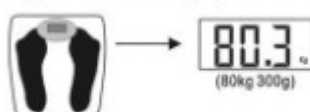

Automatic switch off

When you step off the scale, it will automatically switch off. (If no weighting is carried out while the zero is being displayed, the scale will automatically switch off after approximately 6 seconds).

Overload indicator

When the scale is overloaded (over 150kg/330lb/24st) the following will appear on the screen: ERR

Battery Change Indicator

When the batteries need replacing the following will appear on the screen: LO
Please open the back board of the scale, and then take the batteries carefully out of the battery compartment. Please push the metal sheet outwards by your finger nails or a sharp instrument.

The battery will pop up. Do not bend the contacts back while you do this, or they may break. Dispose of the old batteries in a safe place. Do not place on fire.

Subject to change without notice

Extra information on ORION company web-site www.orion.ua

We take your opinion and offers by E-mail support@orion.ua